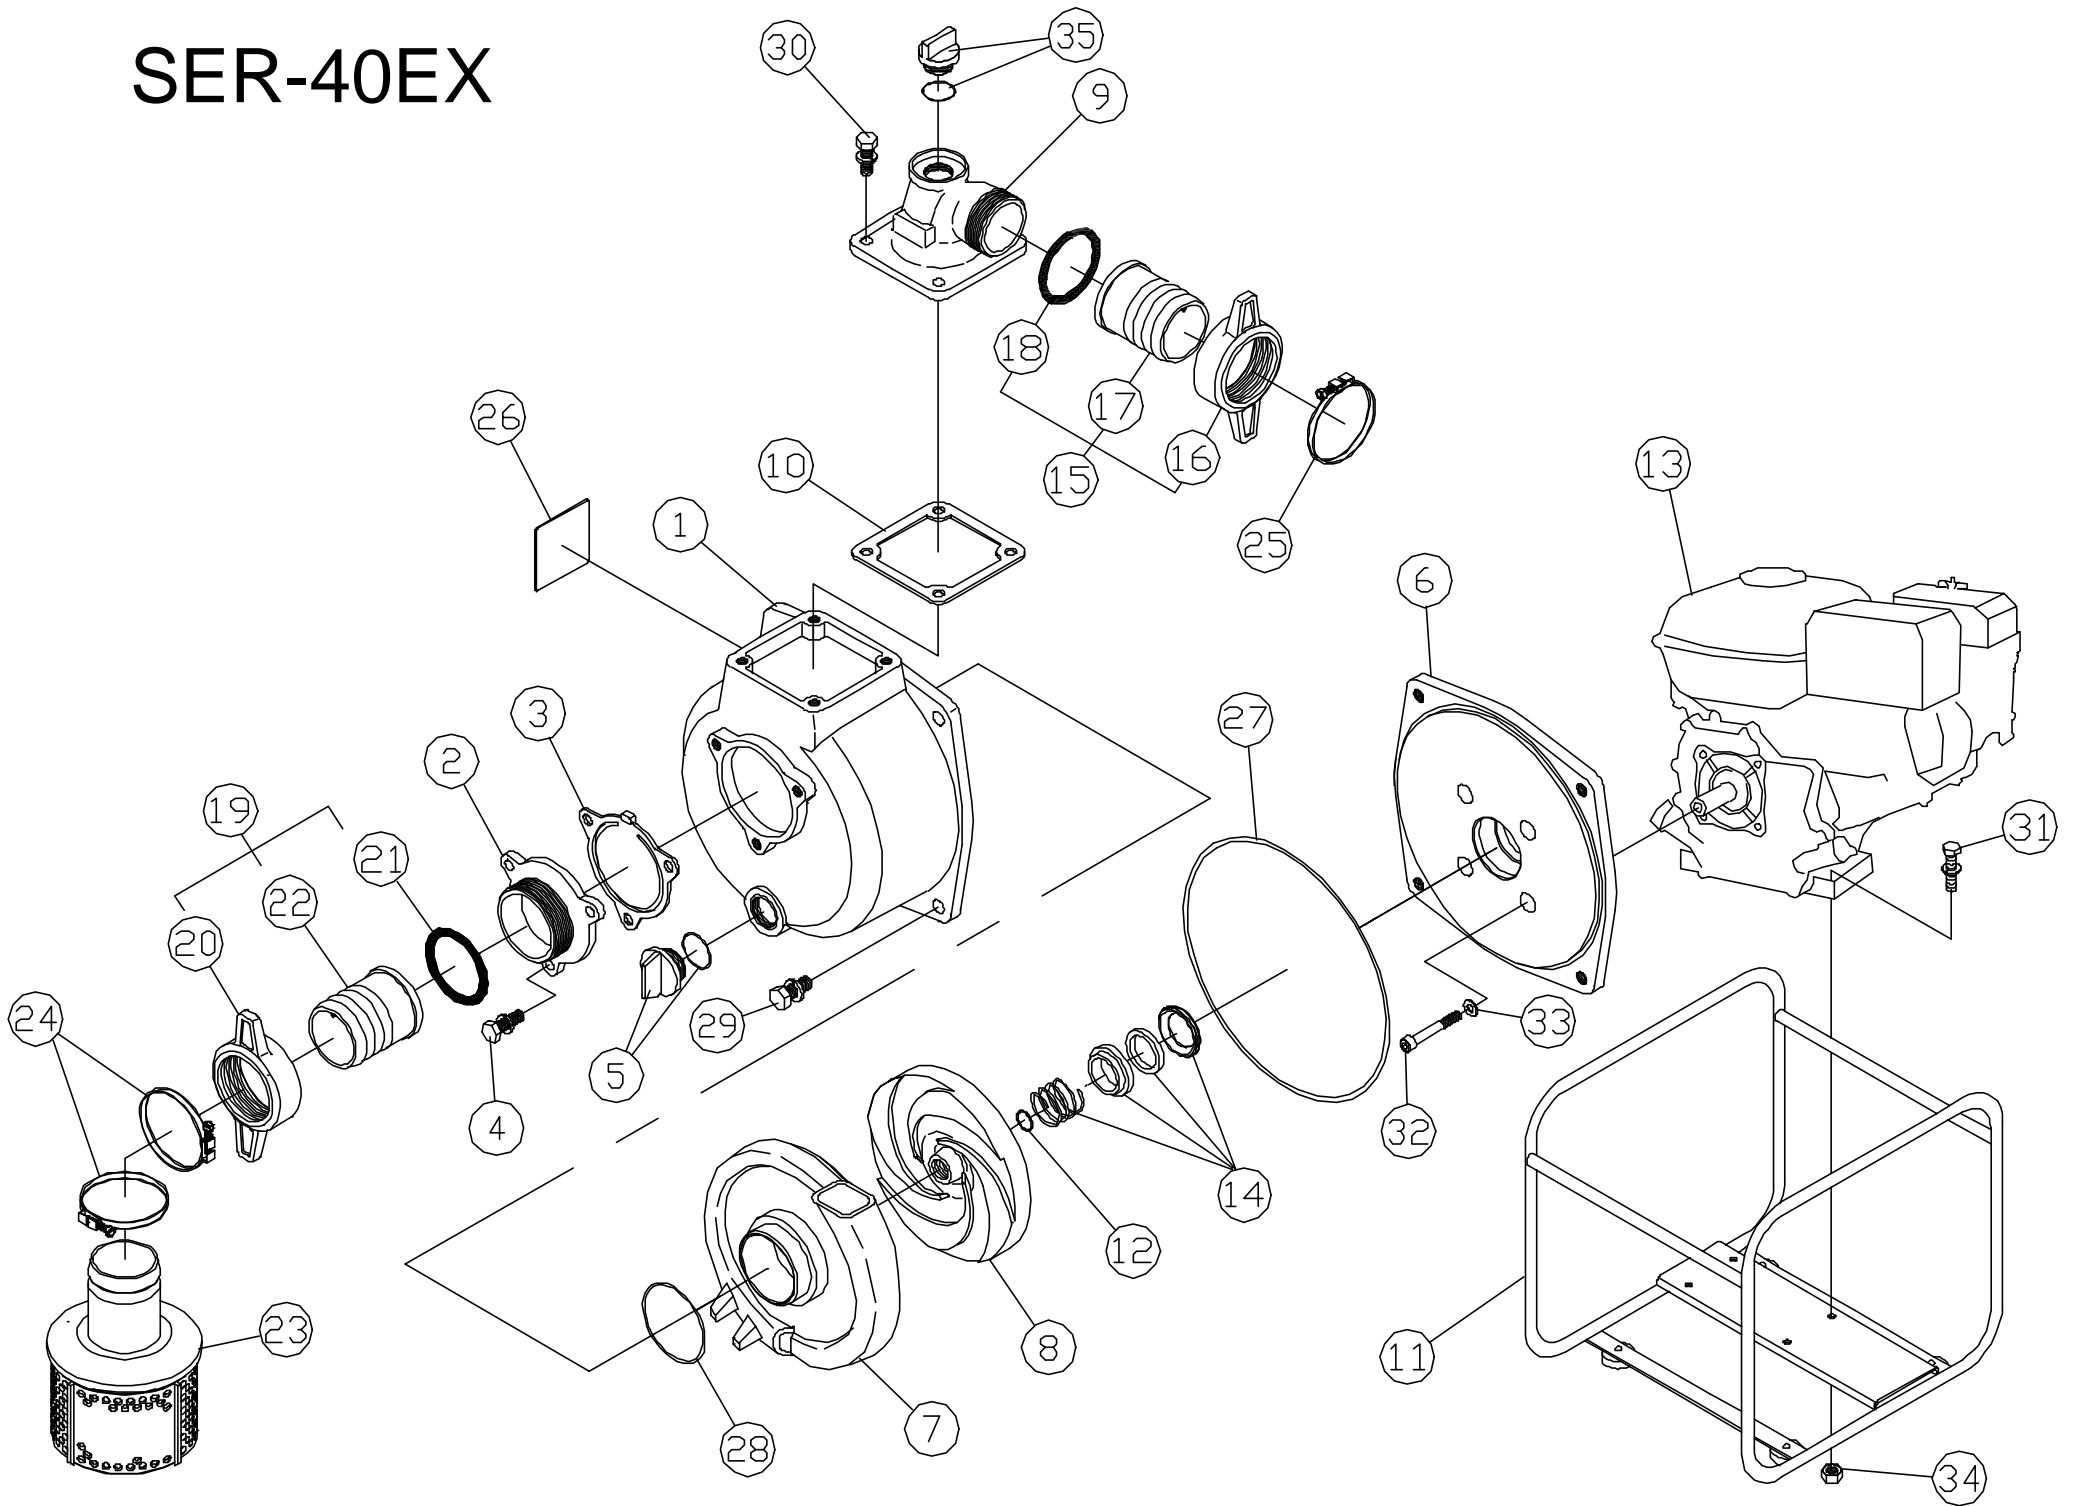

# SER-40EX

DRG NO.012889301 MODEL: SER-40EX (EX17D) FORM: SER-40EX-BAA

	PARTS CODE	PARTS NAME	QTY	MATERIAL	SIZE	REMARK
1	0114184	PUMP CASING	1	ADC		
2	0114003	SUCTION FLANGE	1	ADC		
3	0112799	CHECK VALVE	1	NBR		
4	743119061	HEXAGON BOLT	3	SWRM	M10X25	
5	0118079	25A PLUG SET	1			
6	0110568	FLANGE BRACKET	1	ADC		
7	0112818	VOLUTE CASING	1	FC		
8	0112861	IMPELLER	1	FC		
9	0110721	DELIVERY FLANGE	1	ADC		
10	0110584	DELIVERY FLANGE PACKING	1	CR		
11	0117933	BASE SET	1		NO.66	
12	0110491	IMPELLER ADJUSTING WASHER	3	BSP		
13	0120254	ENGINE	1	ROBIN EX170D		
14	0110863	MECHANICAL SEAL	1		20	
15	0117212	COUPLING SET	1	PS SCREW	40MM	
16	0114986	COUPLING	1	PC	40MM	
17	0110358	HOSE NIPPLE	1	ABS	40MM	
18	0114987	COUPLING PACKING	1	NBR	40MM	
19	0117026	COUPLING SET	1	PS SCREW	50MM	
20	0113390	COUPLING	1	ABS	50MM	
21	0113391	COUPLING PACKING	1	NBR	50MM	
22	0110356	HOSE NIPPLE	1	ABS	50MM	
23	0118047	STRAINER SET	1	PP		
24	940019060	HOSE BAND	2		60	
25	940019048	HOSE BAND	1		48	
26	0120255	NAME PLATE	1	TFILM		
27	0115016	O-RING	1	NBR	1517-51.5	
28	0113989	O-RING	1	NBR	P74	
29	743119078	HEXAGON BOLT	4	SWRM	M12X30	
30	743119063	HEXAGON BOLT	4	SWRM	M10X30	
31	743119053	HEXAGON BOLT	4		M8X40	
32	734532076	HEXAGON SOCKET BOLT	4	SCM	M8X60	
33	854255008	SEAL WASHER	4		8	
34	827419008	HEXAGON NUT	4	SWRM	M8	
35	0118078	20A PLUG SET	1			